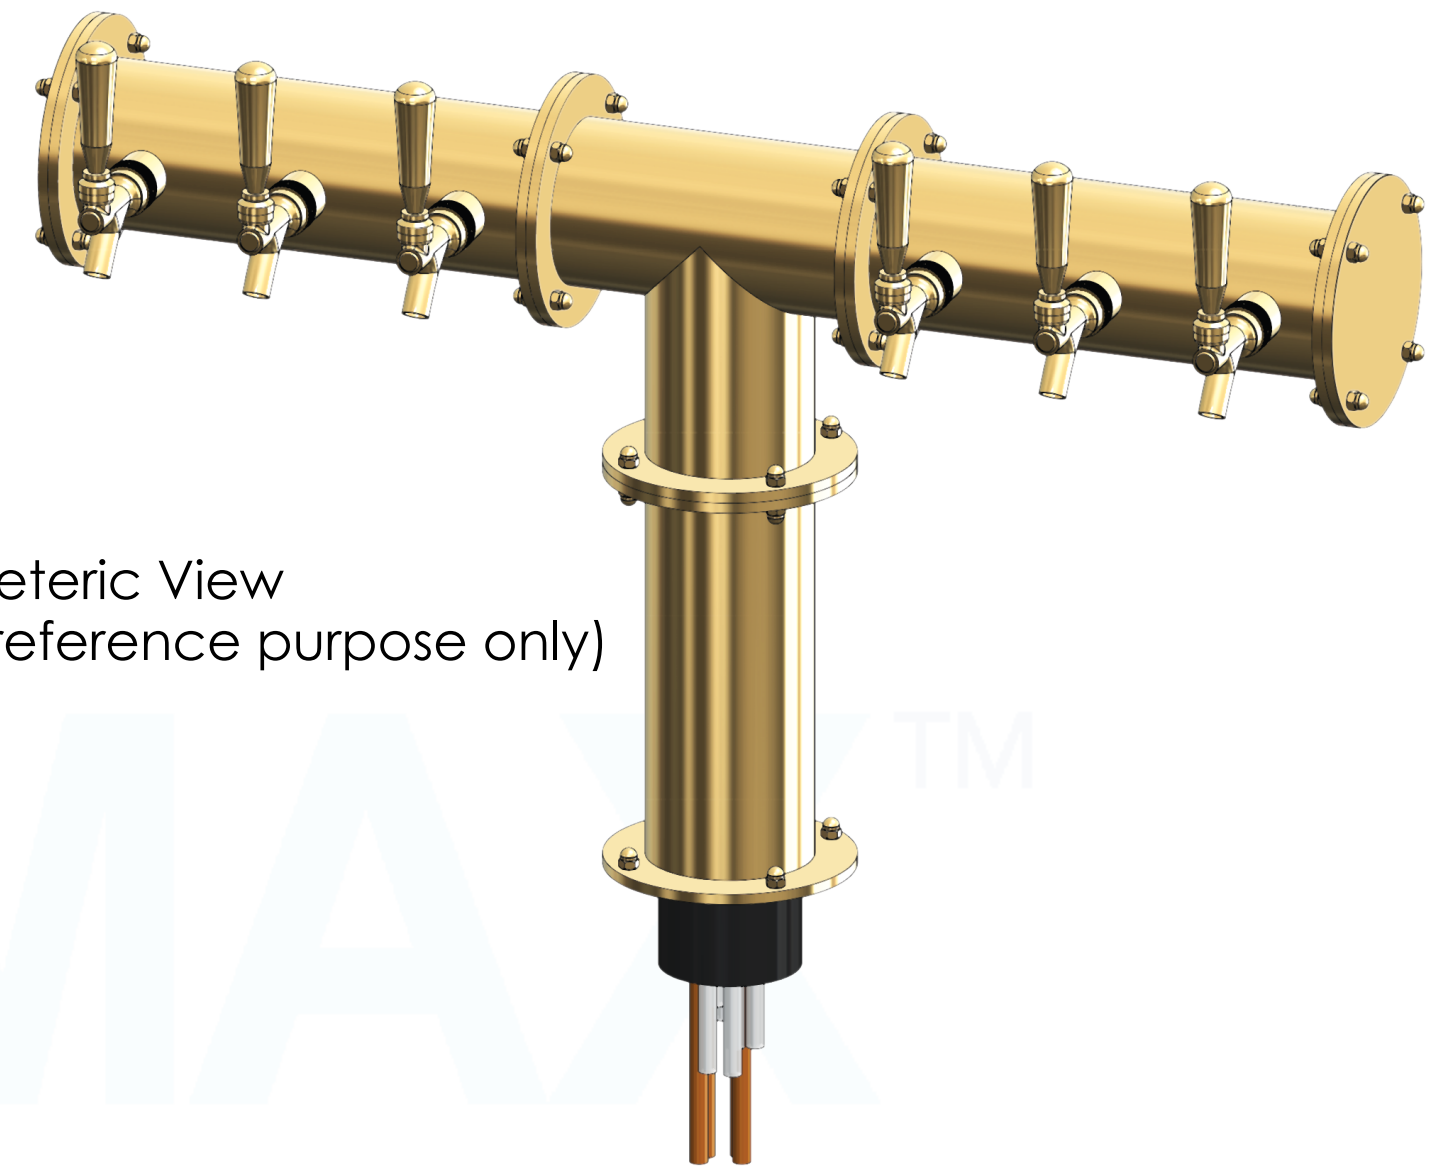

304SS tube connected to CBS NSF Flexible Total Barrier Tubing to 15lbs of Restriction

Isometric View  
(For reference purpose only)

DETAIL A  
SCALE 1 : 2

Suggested Drip Tray:  
 BB716330 - 30" x 7" PVD/BSS Drip Tray  
 BB716430 - 30" x 7" PVD/BSS Spray Drip Tray

Name		Date		Title:	
Drawn By:	Chillmax Beveages Solutions,LLC	11/21/2024		6T(4"OC) CANDY GOLD CONDOR "T" CH-MX CLD	
Approved By:	Production Manager				
Material:	304 SS	Finish:	CANDY GOLD	Part Number:	Revision:
				BB102610-GLD-06GC	
Unless otherwise mentioned, dimensions are inches.				Scale:	1:5