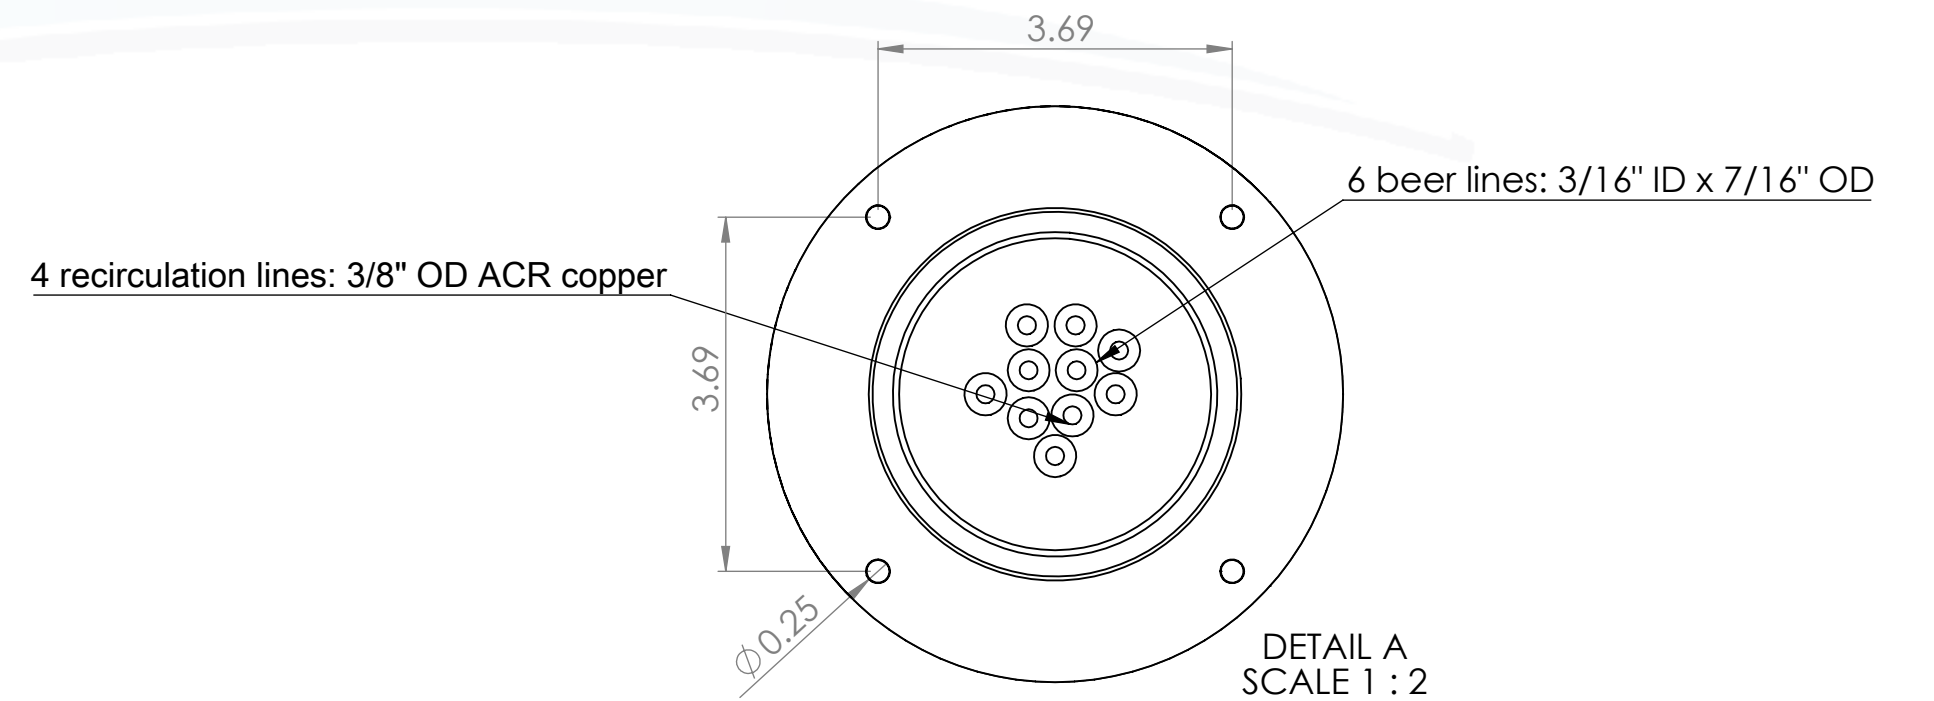

304SS tube connected to CBS NSF Flexible Total Barrier Tubing to 15lbs of Restriction

Isometric View  
(For reference purpose only)

DETAIL A  
SCALE 1 : 2

Suggested Drip Tray:  
 BB716330 - 30" x 7" PVD/BSS Drip Tray  
 BB716430 - 30" x 7" PVD/BSS Spray Drip Tray

Name		Date		Title:	
Drawn By:	Chillmax Beveages Solutions,LLC	11/21/2024		6T(4"OC) CANDY GOLD CONDOR "T" CH-MX CLD	
Approved By:	Production Manager				
Material:	304 SS	Finish:	CANDY GOLD	Part Number:	Revision:
				BB102610-GLD-06GC	
Unless otherwise mentioned, dimensions are inches.				Scale:	1:5